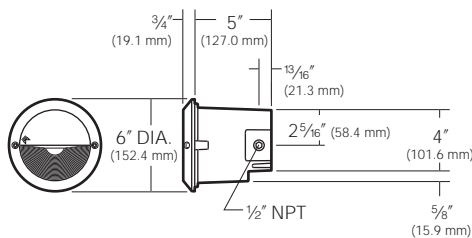

Type:
Job:
Fixture Catalog number:

_____
Fixture   Mode   Finish

Approvals:

Date:
Page: 1 of 1

Specifications

Housing: Die-cast low copper alloy (<0.6% Cu) aluminum with clear anodized finish. Two 1/2" NPT in sides. Housing mounts into concrete, brick, or masonry (non-combustible materials). Internal splice area provided behind lamp plate.

Lens Frame: Die-cast aluminum, with silicone gasket, attaches to housing with two captive 10-32 stainless steel, hex socket cap screws.

Lens: Tempered prismatic glass with silicone gasket, concealed above lens frame opening.

Finish: On Lens Frame only, Super TGIC thermoset polyester powder coat paint, 2.5 mil nominal thickness, applied over a titanated zirconium conversion coating; 2500 hour salt spray test endurance rating. Standard colors are Black (**BL**), Dark Bronze (**DB**), and Verde Green (**GR**).

Optical System: A total of 3 or 9 LED emitters are configured together as a module. Available in 3500K and 5100K.

Driver: Universal Voltage from 120 to 277V with a ±10% tolerance. -40° F. starting temperature. All drivers are Underwriters Laboratories recognized.

ORDERING INFORMATION

Fixture	Source
☐ EL817 / 3L3KUV¹	3.6W, 3 LED's, 3500K
☐ EL817 / 3L5KUV¹	3.6W 3 LED's, 5100K

Fixture	Source
☐ EL817 / 9L3KUV¹	10.8W, 9 LED's, 3500K
☐ EL817 / 9L5KUV¹	10.8W, 9 LED's, 5100K

¹ Universal Voltage from 120 to 277V with a ±10% tolerance.
For 3.6W, Max Amps. are .030 for 120V, .020 for 208V, .015 for 240V, .013 for 277V. For 10.8W, Max Amps. are .090 for 120V, .050 for 208V, .045 for 240V, .040 for 277V..

Finish

- ☐ **BL** - Black
- ☐ **DB** - Dark Bronze
- ☐ **GR** - Verde Green

Listings and Ratings

UL cUL 1598¹	IP66 Rated	25C Ambient

¹Suitable for wet locations

KIM LIGHTING RESERVES THE RIGHT TO CHANGE SPECIFICATIONS WITHOUT NOTICE.